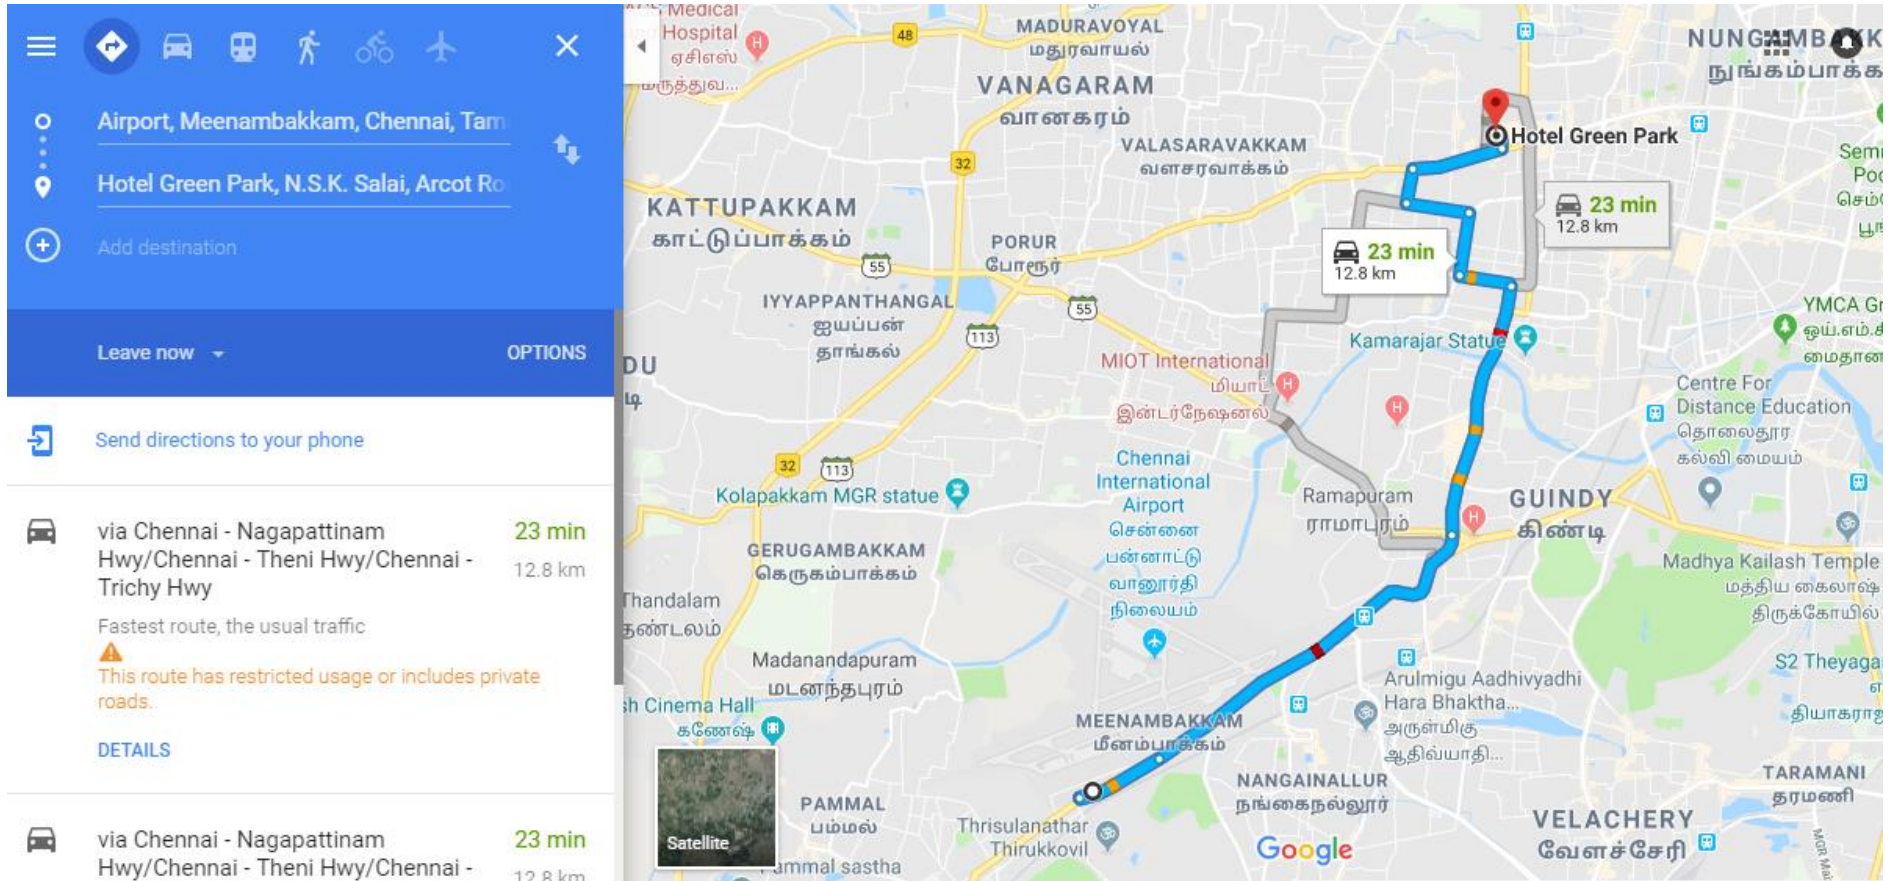

Route Map – I: Chennai Airport – To – Hotel Green Park