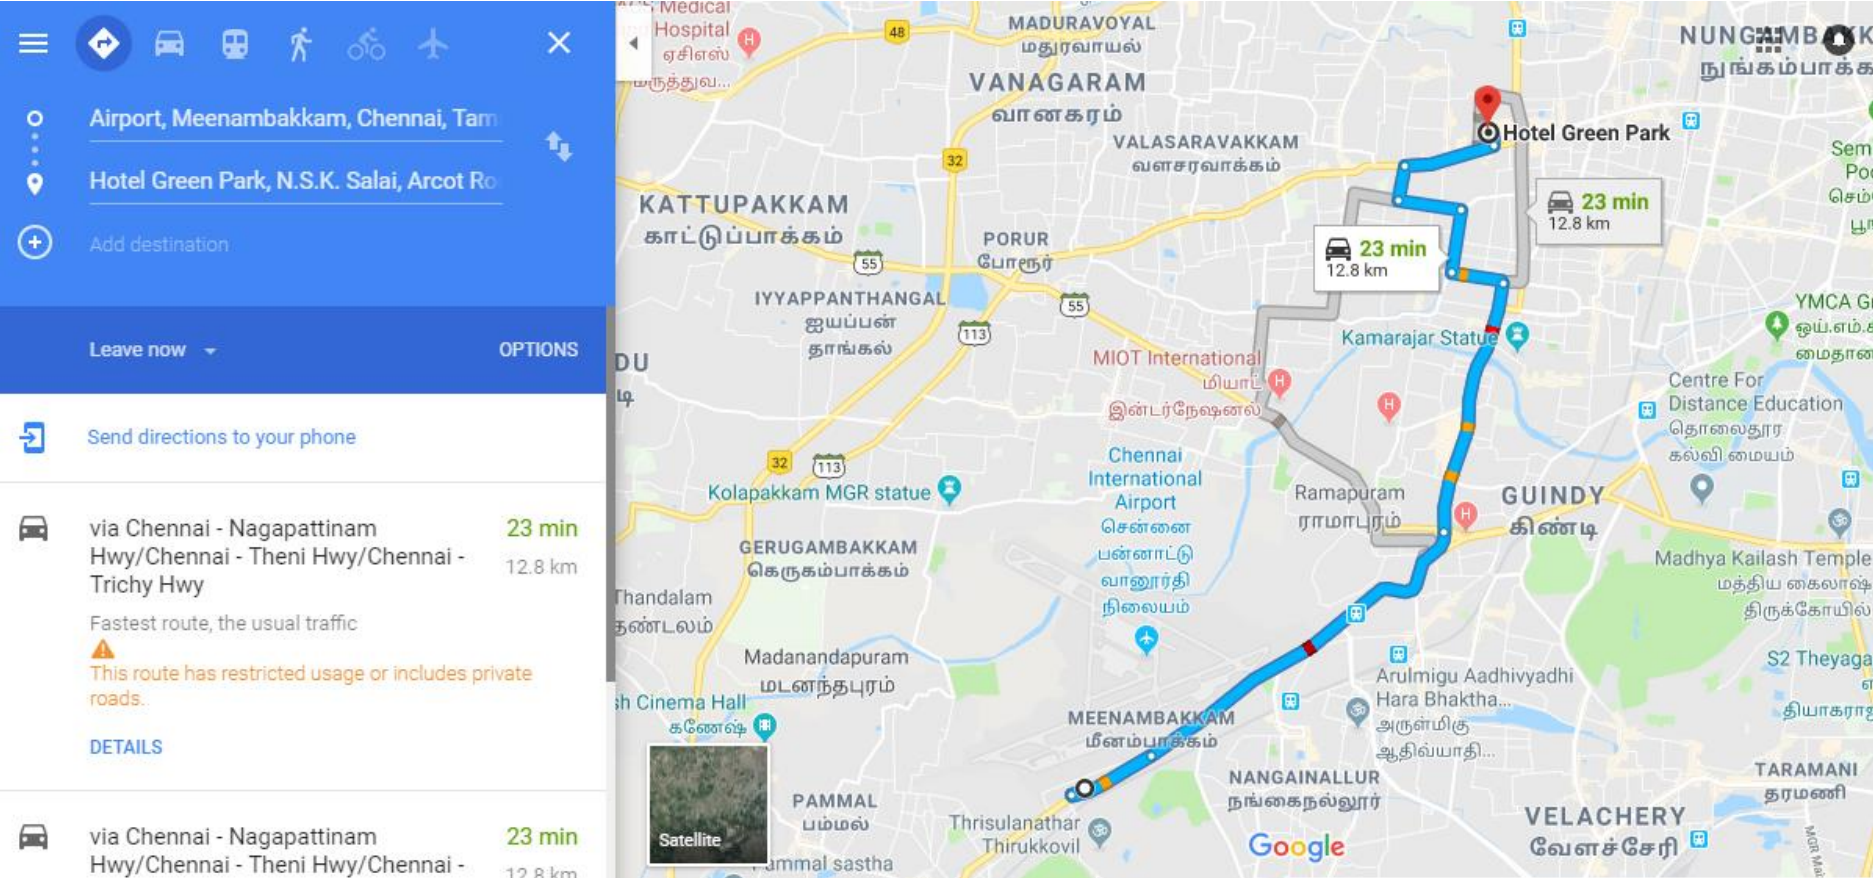

- Chennai Airport : 13 kilometers approximately
- Chennai Central Station : 13 kilometers approximately

▪ For further details: <http://hotelgreenpark.com/greenpark/chennai/>

Route Map – I: From Chennai Airport to Hotel Green Park