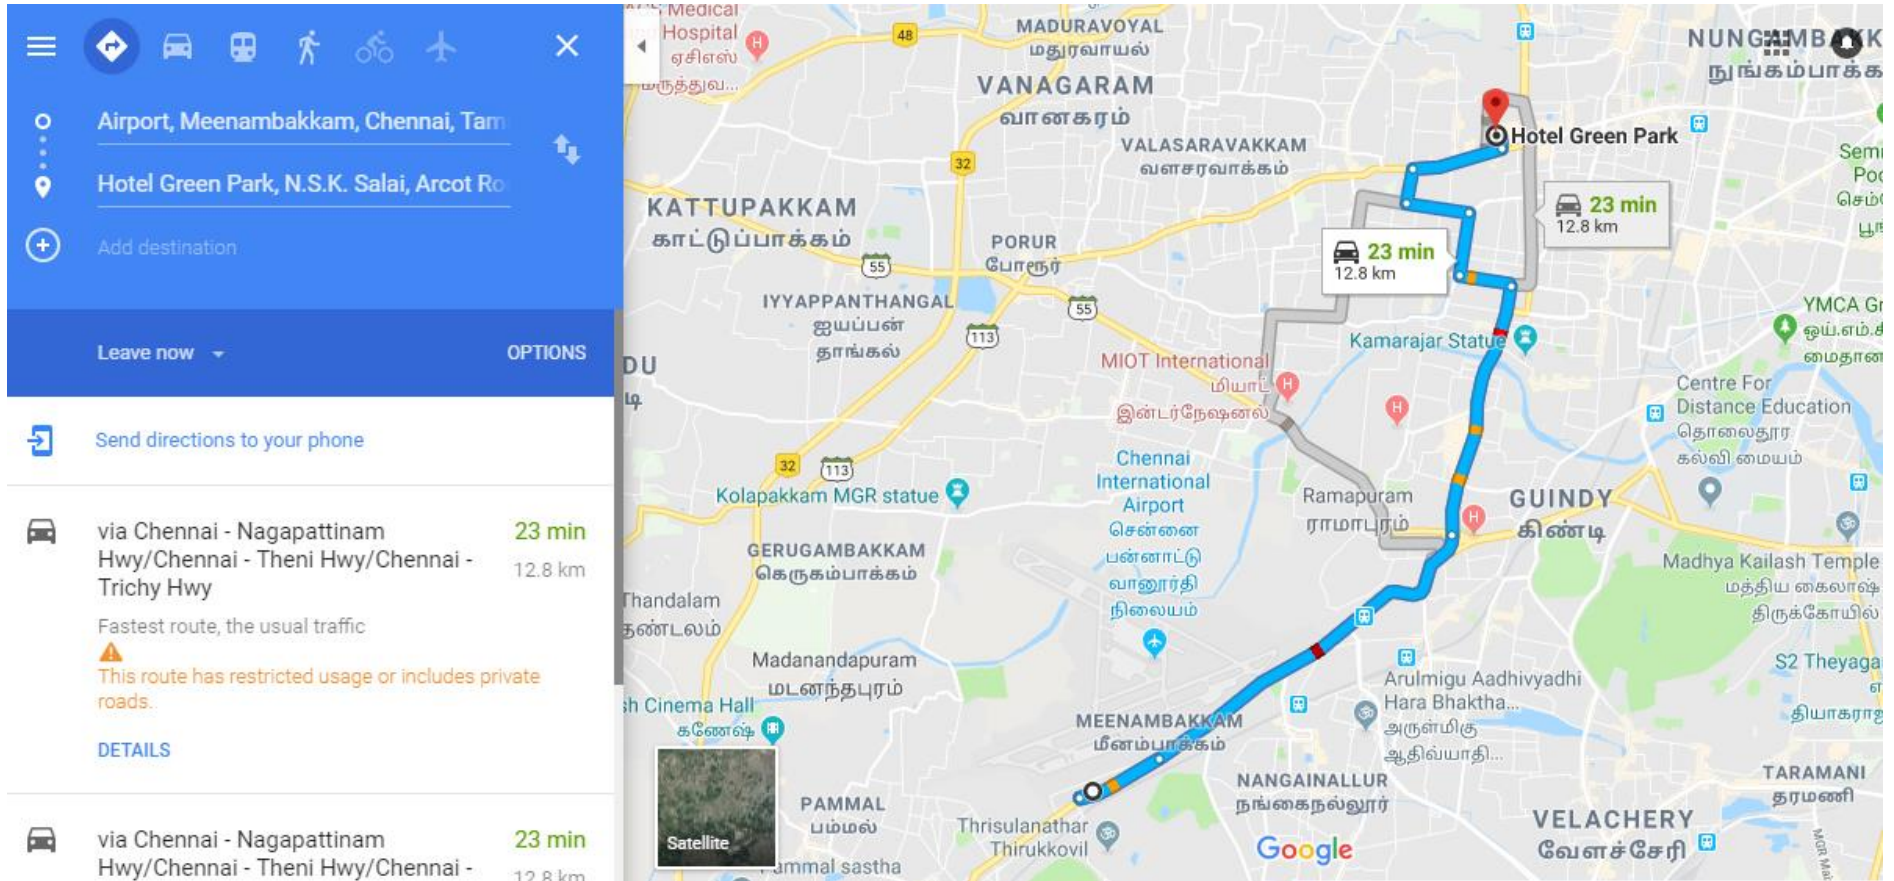

Route Map – I: Chennai Airport – To – Hotel Green Park