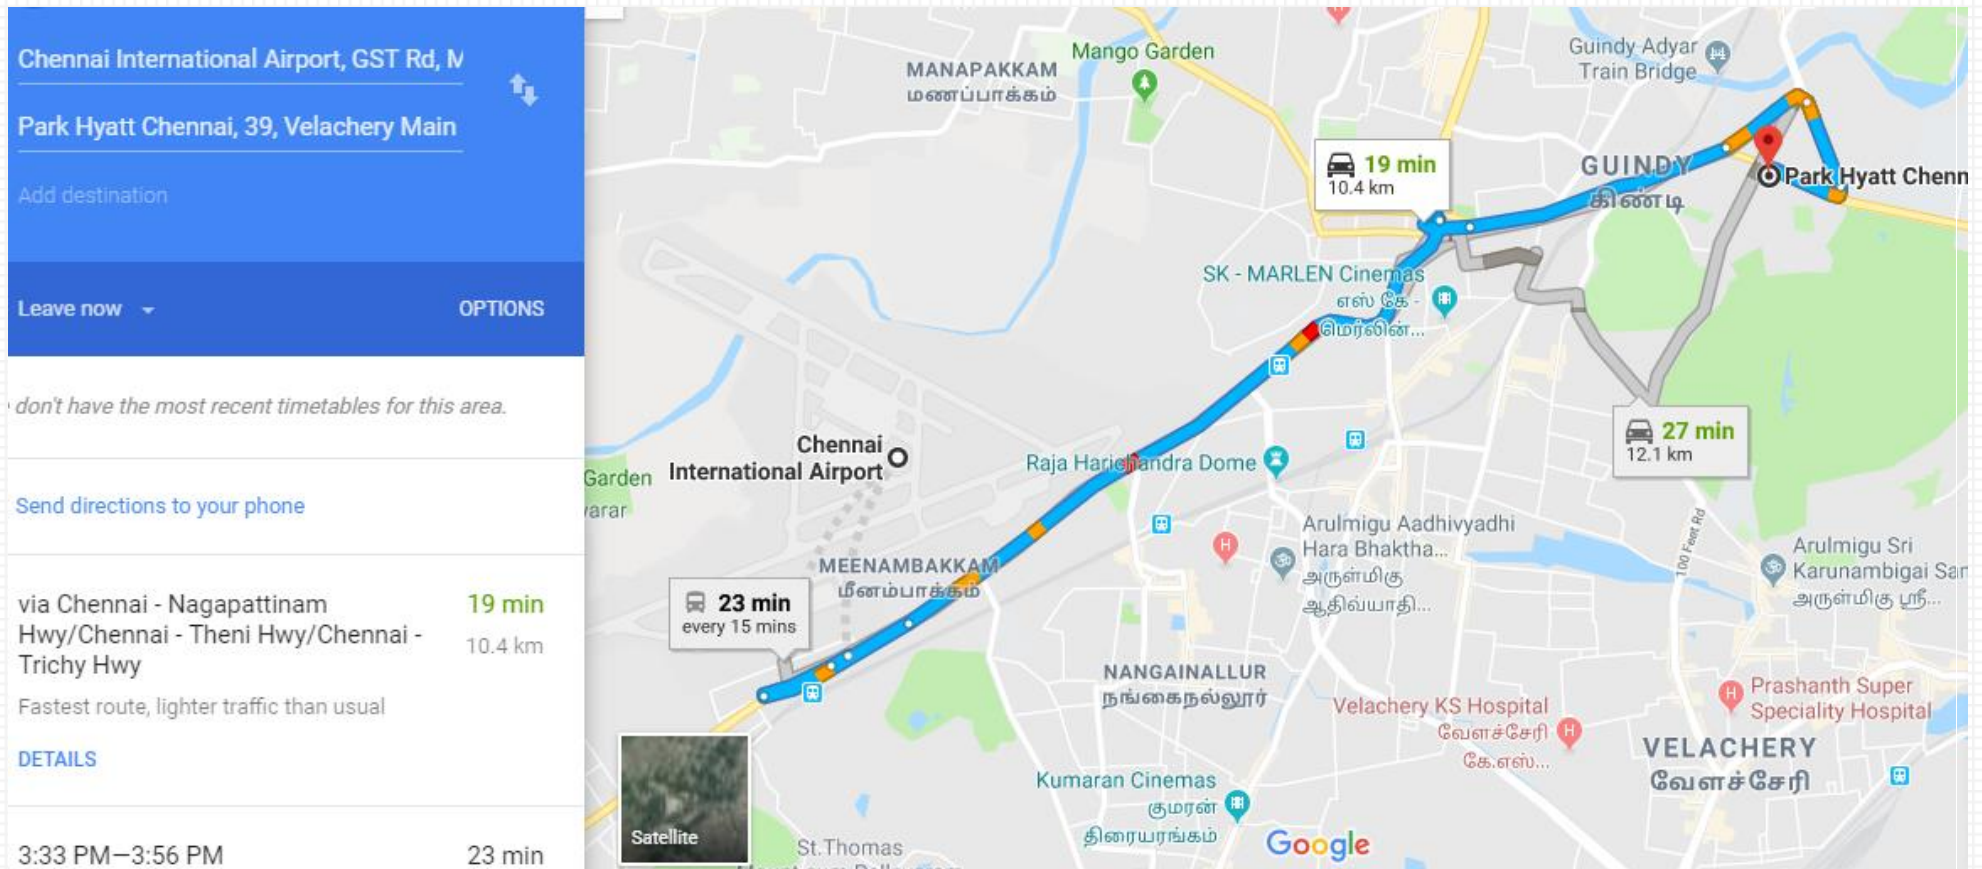

Route Map - I: From Chennai Airport To Park Hyatt Chennai