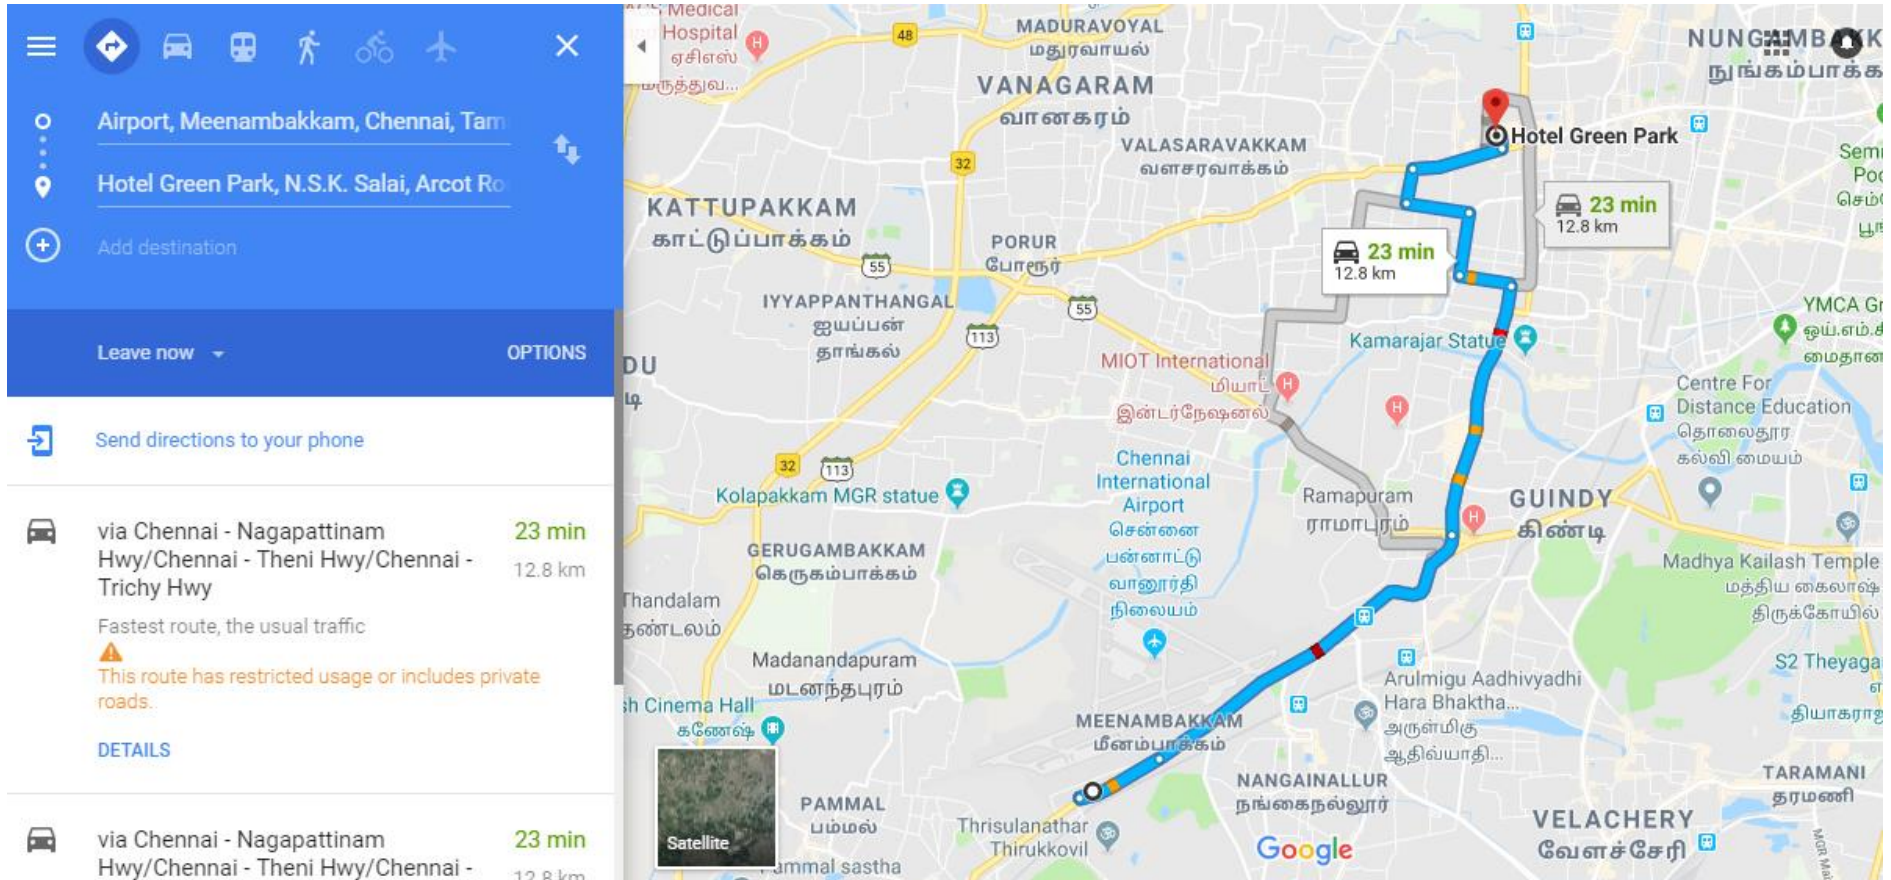

7th Annual Healthcare Summit – AHS 2023

20 July 2024 at Green Park Chennai, India | <https://www.venusinfo.org/medical/2024/ahs.html>

Map to reach the Green Park Chennai (AHS 2024 Venue)

Green Park, Chennai is a beautiful and luxurious hotel, offering excellent services to the guests. Conveniently situated, it is a modern hotel with contemporary decor and provides luxurious stay to the business and luxury travelers.

- Chennai Airport: 13 kilometers approximately
- Chennai Central Station: 13 kilometers approximately

- **For further information:** <http://hotelgreenpark.com/greenpark/chennai/>

Route Map – I: Chennai Airport - TO - Hotel Green Park

Route Map – II: Chennai Central Railway Station - To - Hotel Green Park

Chennai Central Railway Station, 179, W
Hotel Green Park, N.S.K. Salai, Arcot Ro
Add destination
Leave now **OPTIONS**

Send directions to your phone

via Chennai - Villupuram - Trichy - Kanyakumari Rd/Poonamallee High Rd **28 min**
12.1 km
Fastest route now, avoids road closure on Chennai - Villupuram - Trichy - Kanyakumari Rd
This route has restricted usage or includes private roads.
DETAILS