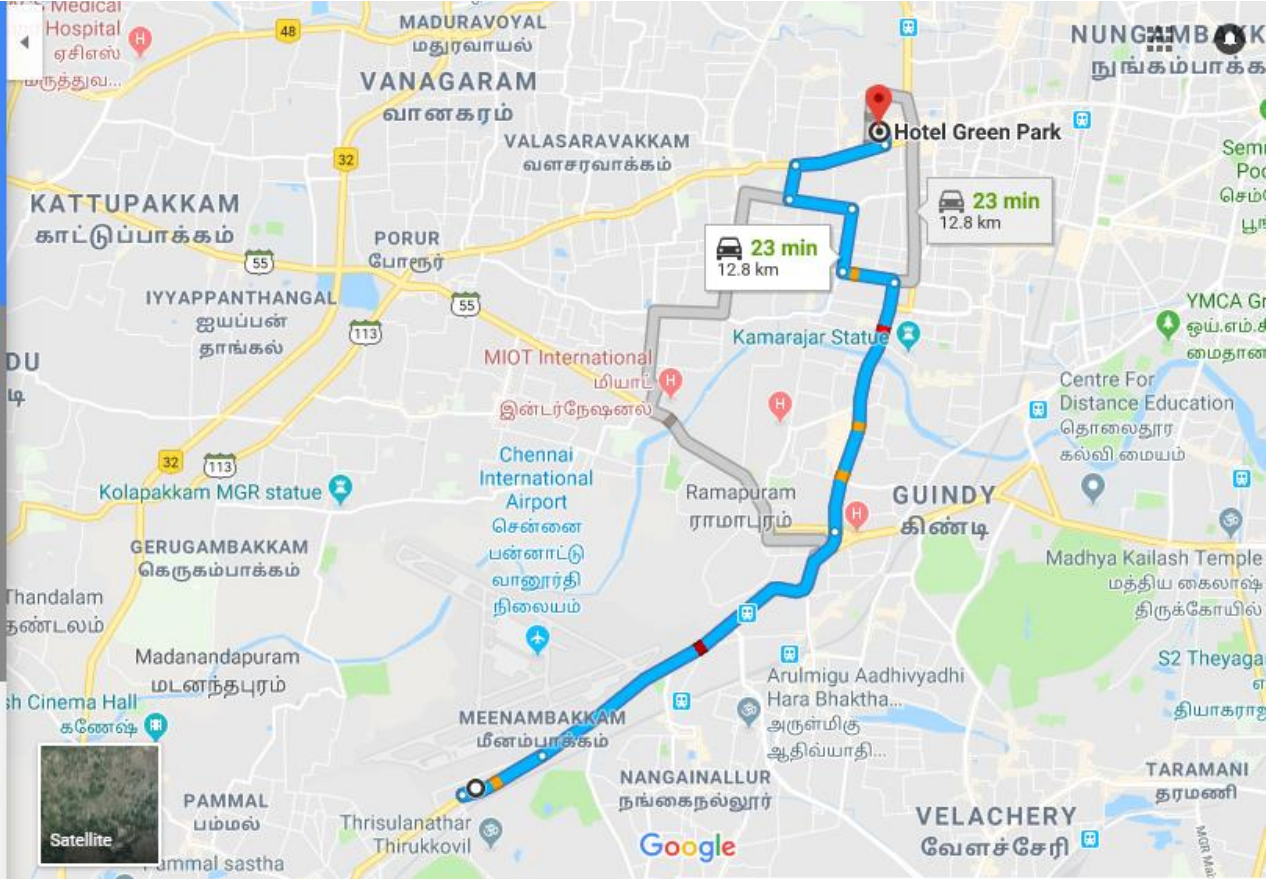

- **Distances from Green Park Chennai to main transportation hub**

- Chennai Airport: 13 kilometers approximately

- Chennai Central Station: 13 kilometers approximately

- **For further information:** <http://hotelgreenpark.com/greenpark/chennai/>

# Route Map – I: Chennai Airport to Hotel Green Park

Navigation controls: Home, Car, Bus, Pedestrian, Bicycle, Airplane, Close.

Origin: Airport, Meenambakkam, Chennai, Tam

Destination: Hotel Green Park, N.S.K. Salai, Arcot Ro

Add destination

Leave now

OPTIONS

Send directions to your phone

via Chennai - Nagapattinam Hwy/Chennai - Theni Hwy/Chennai - Trichy Hwy **23 min** 12.8 km

Fastest route, the usual traffic

This route has restricted usage or includes private roads.

DETAILS

via Chennai - Nagapattinam Hwy/Chennai - Theni Hwy/Chennai - 12.8 km **23 min**